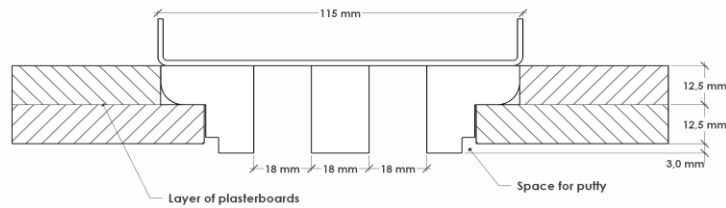

Plenum box + diffuser grill

Connection Ø mm	Length, mm			Height, mm	Width, mm	
	600	1000	1200		1-2 slots	3 slots
75 (slim)	BOX600s-75	BOX1000s-75	BOX1200s-75	79	203	239
Side x Top x End 1-3 slots	2x0x0	3x0x0	4x0x0			
75	BOX600-75	BOX1000-75	BOX1200-75	100	115	
Side x Top x End 1-2 slots 3 slots	2x2x1 3x3x1	3x3x1 4x4x4	4x4x1 5x5x1			
125	BOX600-125	BOX1000-125	BOX1200-125	170	151	
Side x Top x End 1-2 slots 3 slots	2x2x1 2x2x1	3x3x1 3x3x1	4x4x1 4x4x1			
160	BOX600-160	BOX1000-160	BOX1200-160	205	190	
Side x Top x End 1-3 slots 4 slots	2x2x1 2x2x1	3x3x1 3x3x1	4x4x1 4x4x1			
				189.5	187	

Diffuser grill