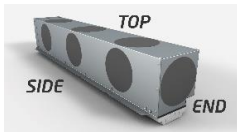

Connection Ø mm	Length, mm			Height, mm	Width, mm	
	600	1000	1200		1-2 slots	3 slots
75 (slim)	BOX600s-75	BOX1000s-75	BOX1200s-75	79	203	239
Side x Top x End 1-3 slots	2x0x0	3x0x0	4x0x0			
75	BOX600-75	BOX1000-75	BOX1200-75	100	115	
Side x Top x End 1-2 slots 3 slots	2x2x1 3x3x1	3x3x1 4x4x4	4x4x1 5x5x1			
125	BOX600-125	BOX1000-125	BOX1200-125	170	151	
Side x Top x End 1-2 slots 3 slots	2x2x1 2x2x1	3x3x1 3x3x1	4x4x1 4x4x1			
160	BOX600-160	BOX1000-160	BOX1200-160	205	190	
Side x Top x End 1-3 slots 4 slots	2x2x1 2x2x1	3x3x1 3x3x1	4x4x1 4x4x1			
				189.5	187	

Diffuser grill

Plenum box + diffuser grill